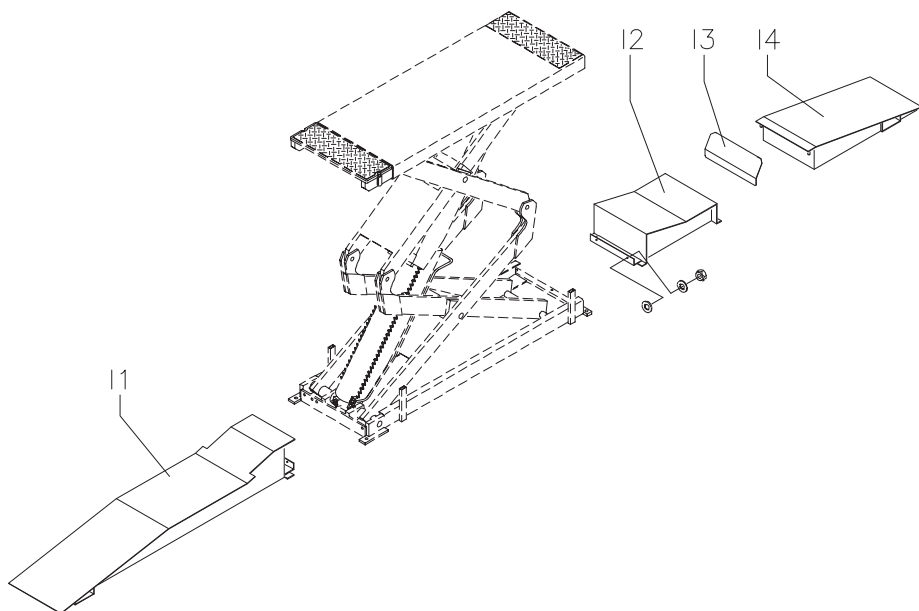

H1	3-00346	REGOLATORE + FILTRO	REGULATOR + FILTER
H2	85100005	MANOMETRO	PRESSURE GAUGE
H4	3-00363	VALVOLA	VALVE
H7	3-00395	ELETTROPILOTA	ELECTRICT PILOT
H9	85300806	TUBO 8x6	HOSE
H11	3-00238	RACCORDO	UNION
H12	85300402	TUBO 4x2	HOSE
H13	84950030	CONNETTORE	CONNECTOR